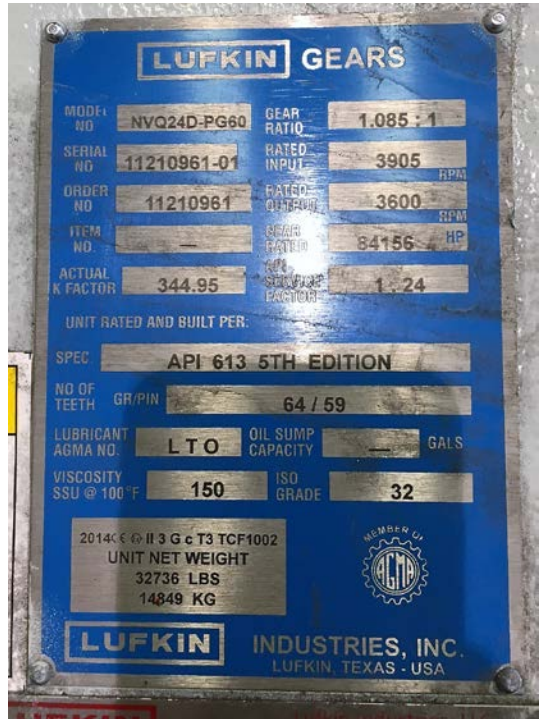

# LM6000PG 60Hz. Reduction Gear

**Condition: New, surplus, never used. Complete gear box and accessories.**

MFG.	Lufkin
Year	2014
Input Speed	3905 RPM
Output Speed	3600 RPM
Ratio	1.085:1
HP Rating	84156

GE PN: 334A5064P0002

Availability: Immediate

Contact Frank Hoegler for pricing

[foegler@turbinetech.com](mailto:foegler@turbinetech.com) | 407-902-1344